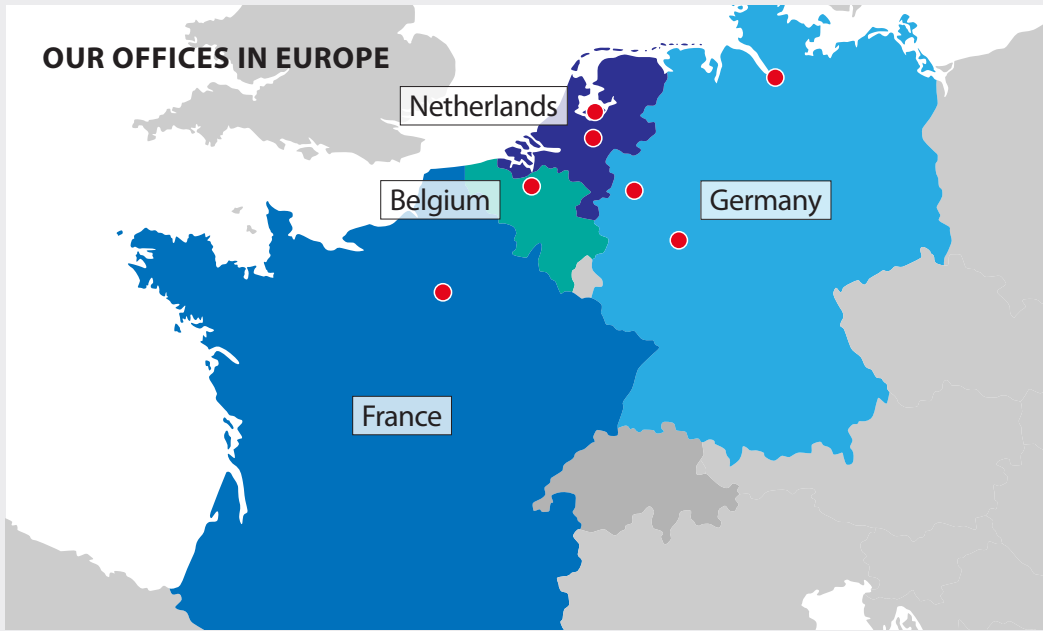

France:
Allrent AV & IT France
Bâtiment C2 Unité 9
Avenue de l'Océanie 32
91140 Villejust
France

Phone : +33 (0) 176 311 168
Email : location@allrent.fr

Large quantities
from our own stock

Delivered within
a few hours

Quotation via Email
within 30 minutes

Delivery and
installation on location

Allrent IT & AV Solutions hires out temporary IT solutions throughout Europe; whether you need a solution for an hour or several weeks. High quality equipment at highly competitive prices

Our high service level is unique: We deliver turnkey solutions!

Our customers

Allrent IT & AV Solutions works for among others large international organizations, government institutions, organizers, stand builders and AV rental companies. Allrent IT & AV Solutions can supply your company with a tailor made solution, whether you are a small company or a multinational.

We have been working with many of our customers for several years and sustainable relationships have been established through intensive cooperation at high quality levels.

Once a customer of ours, always a customer!

We offer a 100% satisfaction guarantee.

How we work?

You can request a free quote via our website, by mail or by telephone. After you have approved our quotation, you can receive the IT equipment you want within two hours. The equipment is delivered turn-key, so you can start right away. Unpacked, installed and tested.

Allrent IT & AV Solutions has its own logistics and delivery service.

Fast delivery, to your preferred delivery location 24/7.

Allrent IT & AV Solutions

France

Bâtiment C2 Unité 9
Avenue de l'Océanie 32
91140 Villejust
France

Phone : +33 (0) 176 311 168
Email : location@allrent.fr